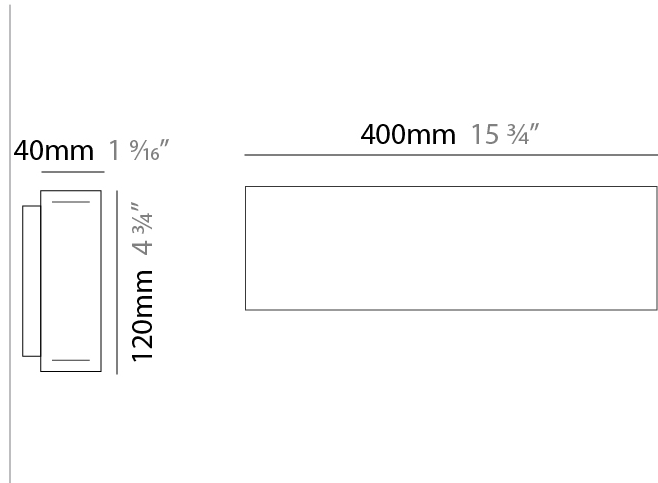

LED120 SURFACE

D73028- -

base number   Color   Finish
Temperature   Options

1. To build a product code in our configurator select the specify button on the base model # product page
2. To build a manual product code on this datasheet choose from the options listed below in blue font and add the suffix to the base model #

GENERAL

Series: Woodlin
Subseries: LED120
Brand: Tunto
Division: Design
Mounting Type: Surface
Mounting Location: Wall
Subcategory: Profile

PHYSICAL

Shape: Rectangle
Length (mm): 400
Length (in): 15 3/4
Width (mm): 40
Width (in): 1 9/16
Height (mm): 120
Height (in): 4 3/4
Extension (mm): 40
Extension (in): 1 9/16
Light Distribution: Direct / Indirect
Diffuser: Opal
Fixture Finish: WAL / ASH / OAK / BLK / WHI
Fixture Material: Wood

ELECTRICAL

Lamp Type: LED
Input Wattage (W): 16
Total Output Wattage (W): 12.6
Dimming: Tri-Mode (Non-Dimming and Phase Dimming (120Vac only) and 0-10V Dimming)
Driver Included: Yes
Driver Location: Remote
Driver Type: Constant Current - Universal
Driver Class: Class 2
Housing: ENCP3
Input Voltage (V): 120 - 277
Constant Current (MA): 700

LED

Color Temperature (°K): 2700 / 3000 / 4000
Max. Delivered Lumen (lm): 800
CRI: >93 CRI
Lamp Life (hrs): 50000

OPTICAL

RATINGS AND CERTIFICATIONS

Certified By: Certified for North American Standards
IP rating: IP20

PROJECT
TYPE
SPECIFIER
QUANTITY
DATE